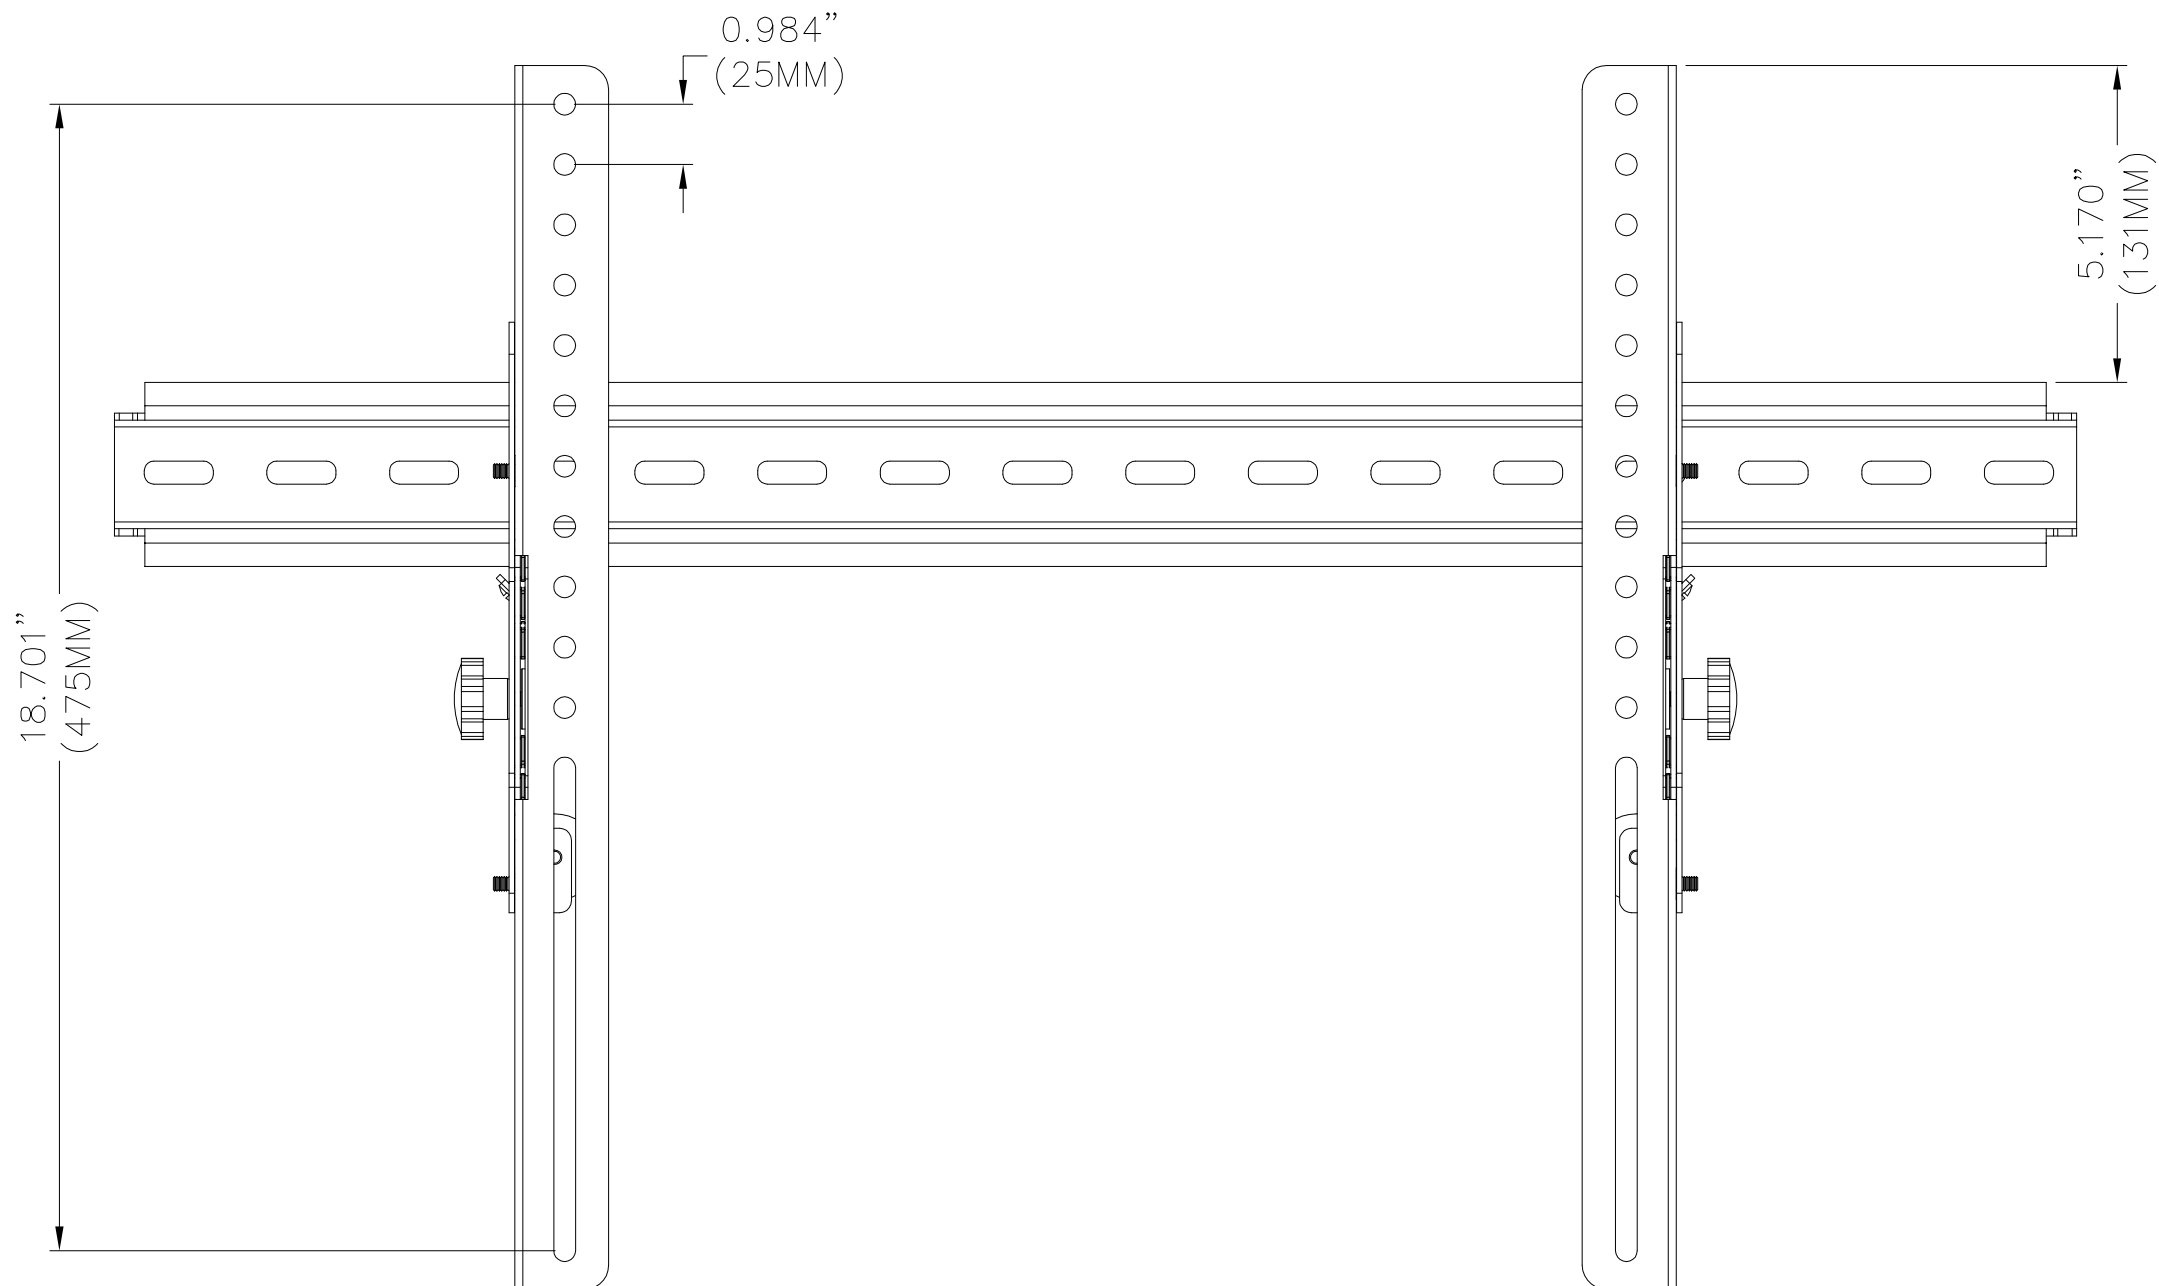

securmount

WT-30

Vesa maximum width 750MM x 475MM

secumount

WT-30