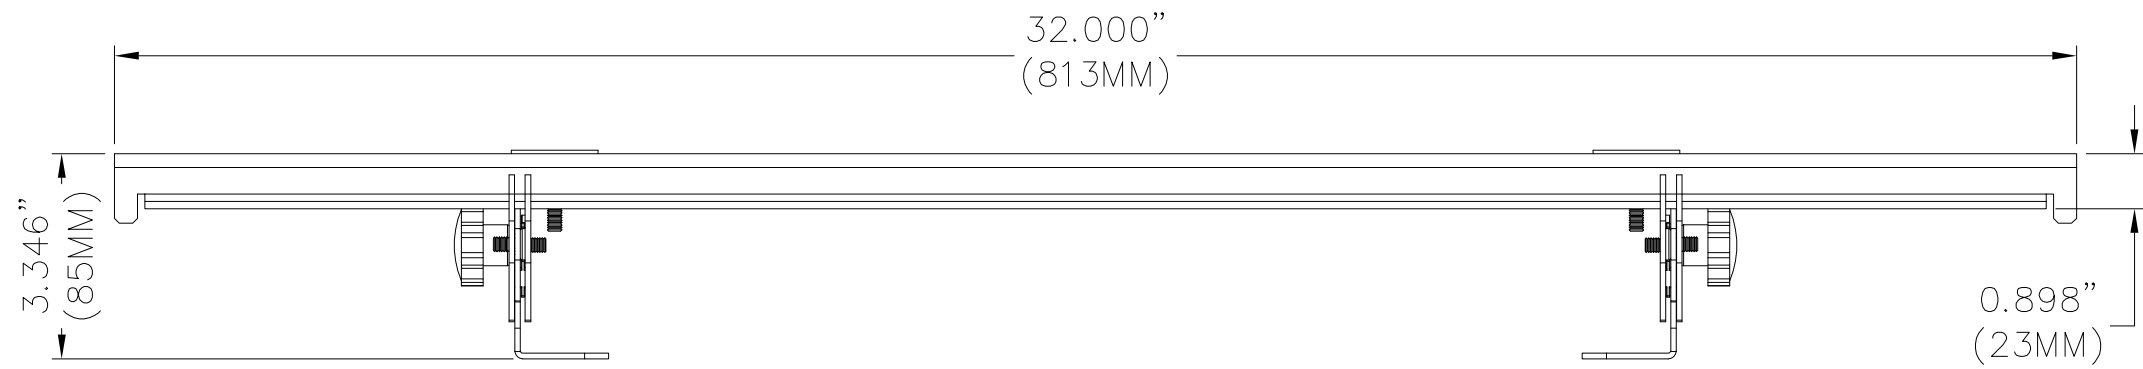

securmount

WT-30

Vesa maximum width 750MM x 475MM

secumount

WT-30