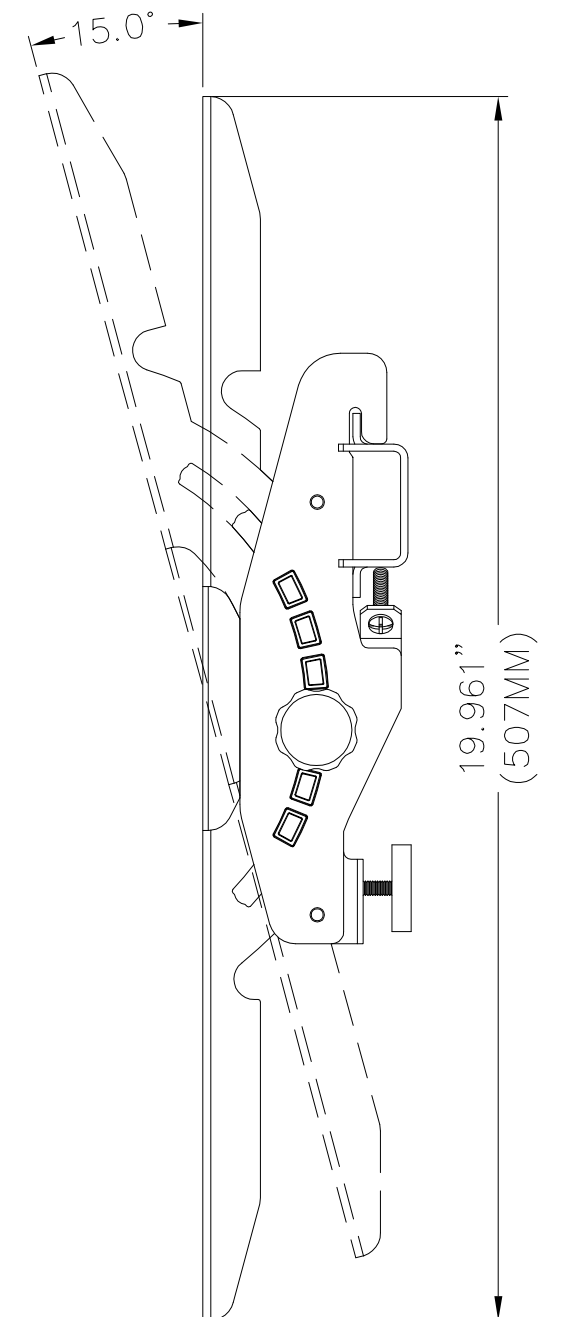

securmount

WT-30

Vesa maximum width 750MM x 475MM

secumount

WT-30