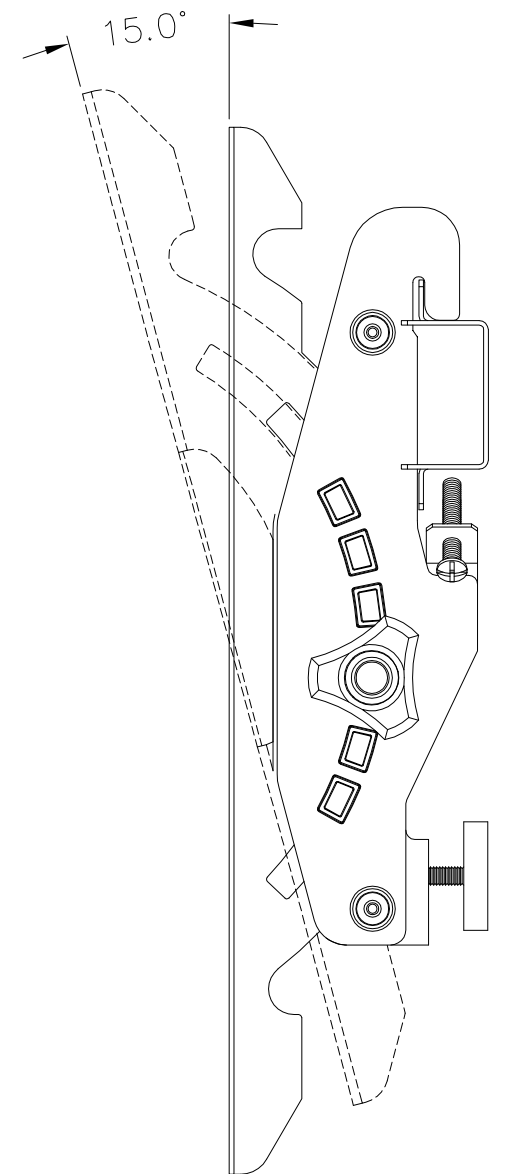

secūrmount

WT-20

Vesa maximum width 500MM x 300MM

secūrmount

WT-20