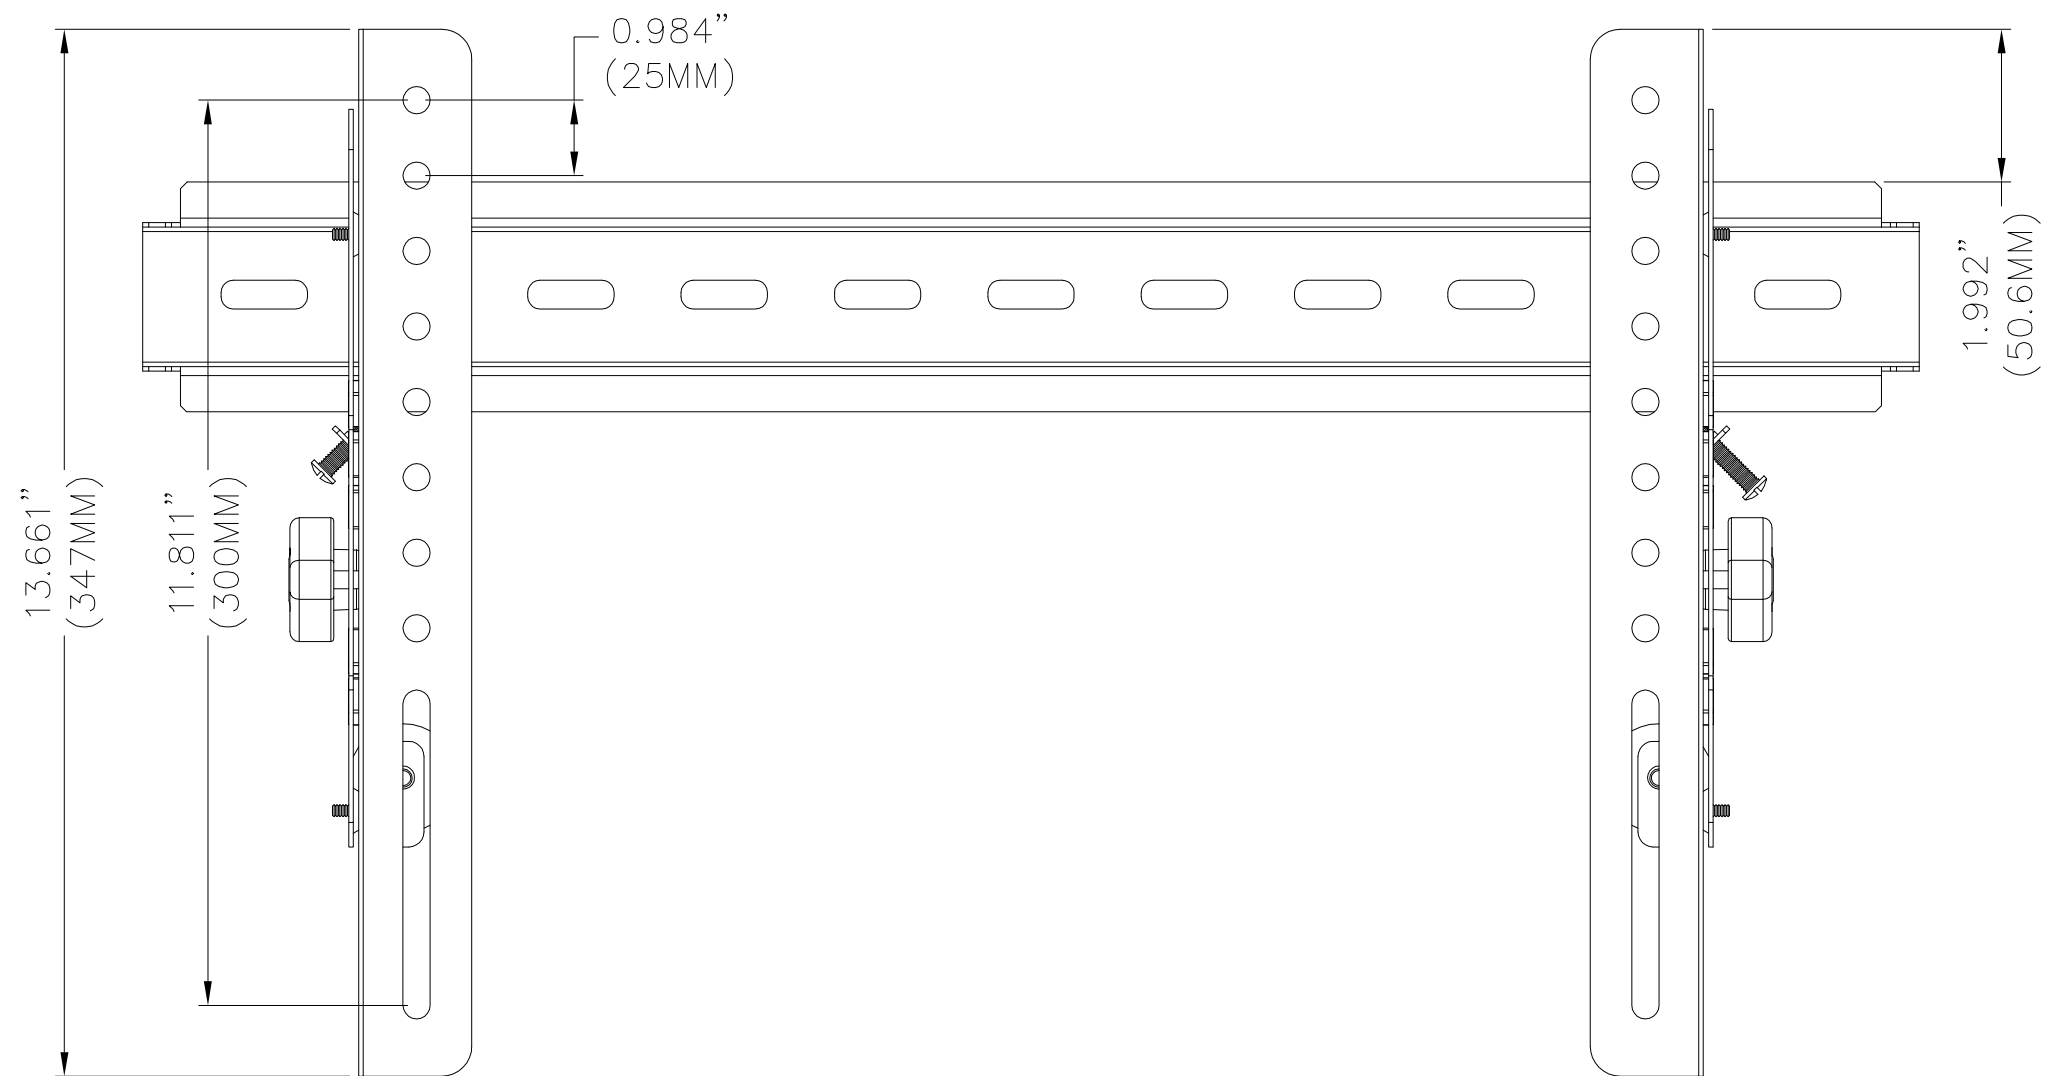

secūrmount

WT-20

Vesa maximum width 500MM x 300MM

secūrmount

WT-20