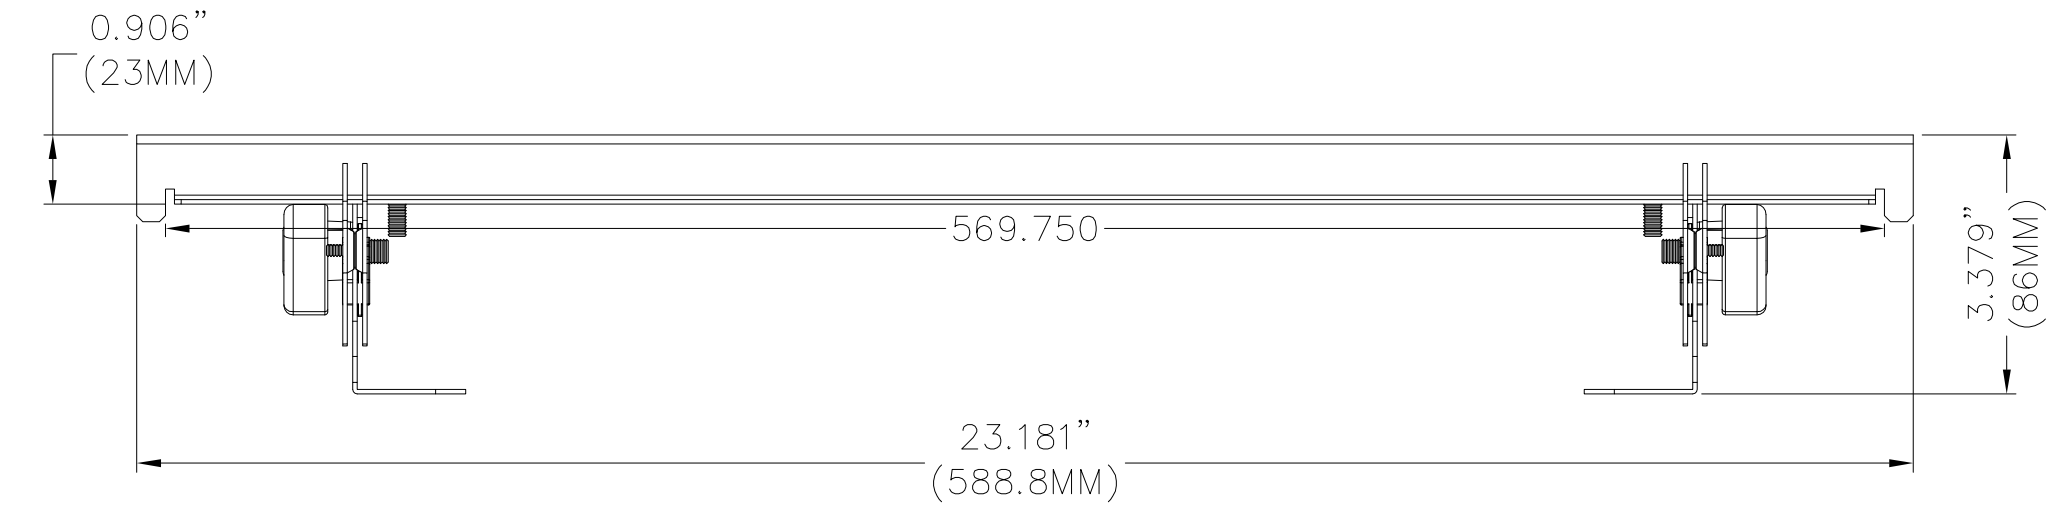

secūrmount

WT-20

Vesa maximum width 500MM x 300MM

secūrmount

WT-20