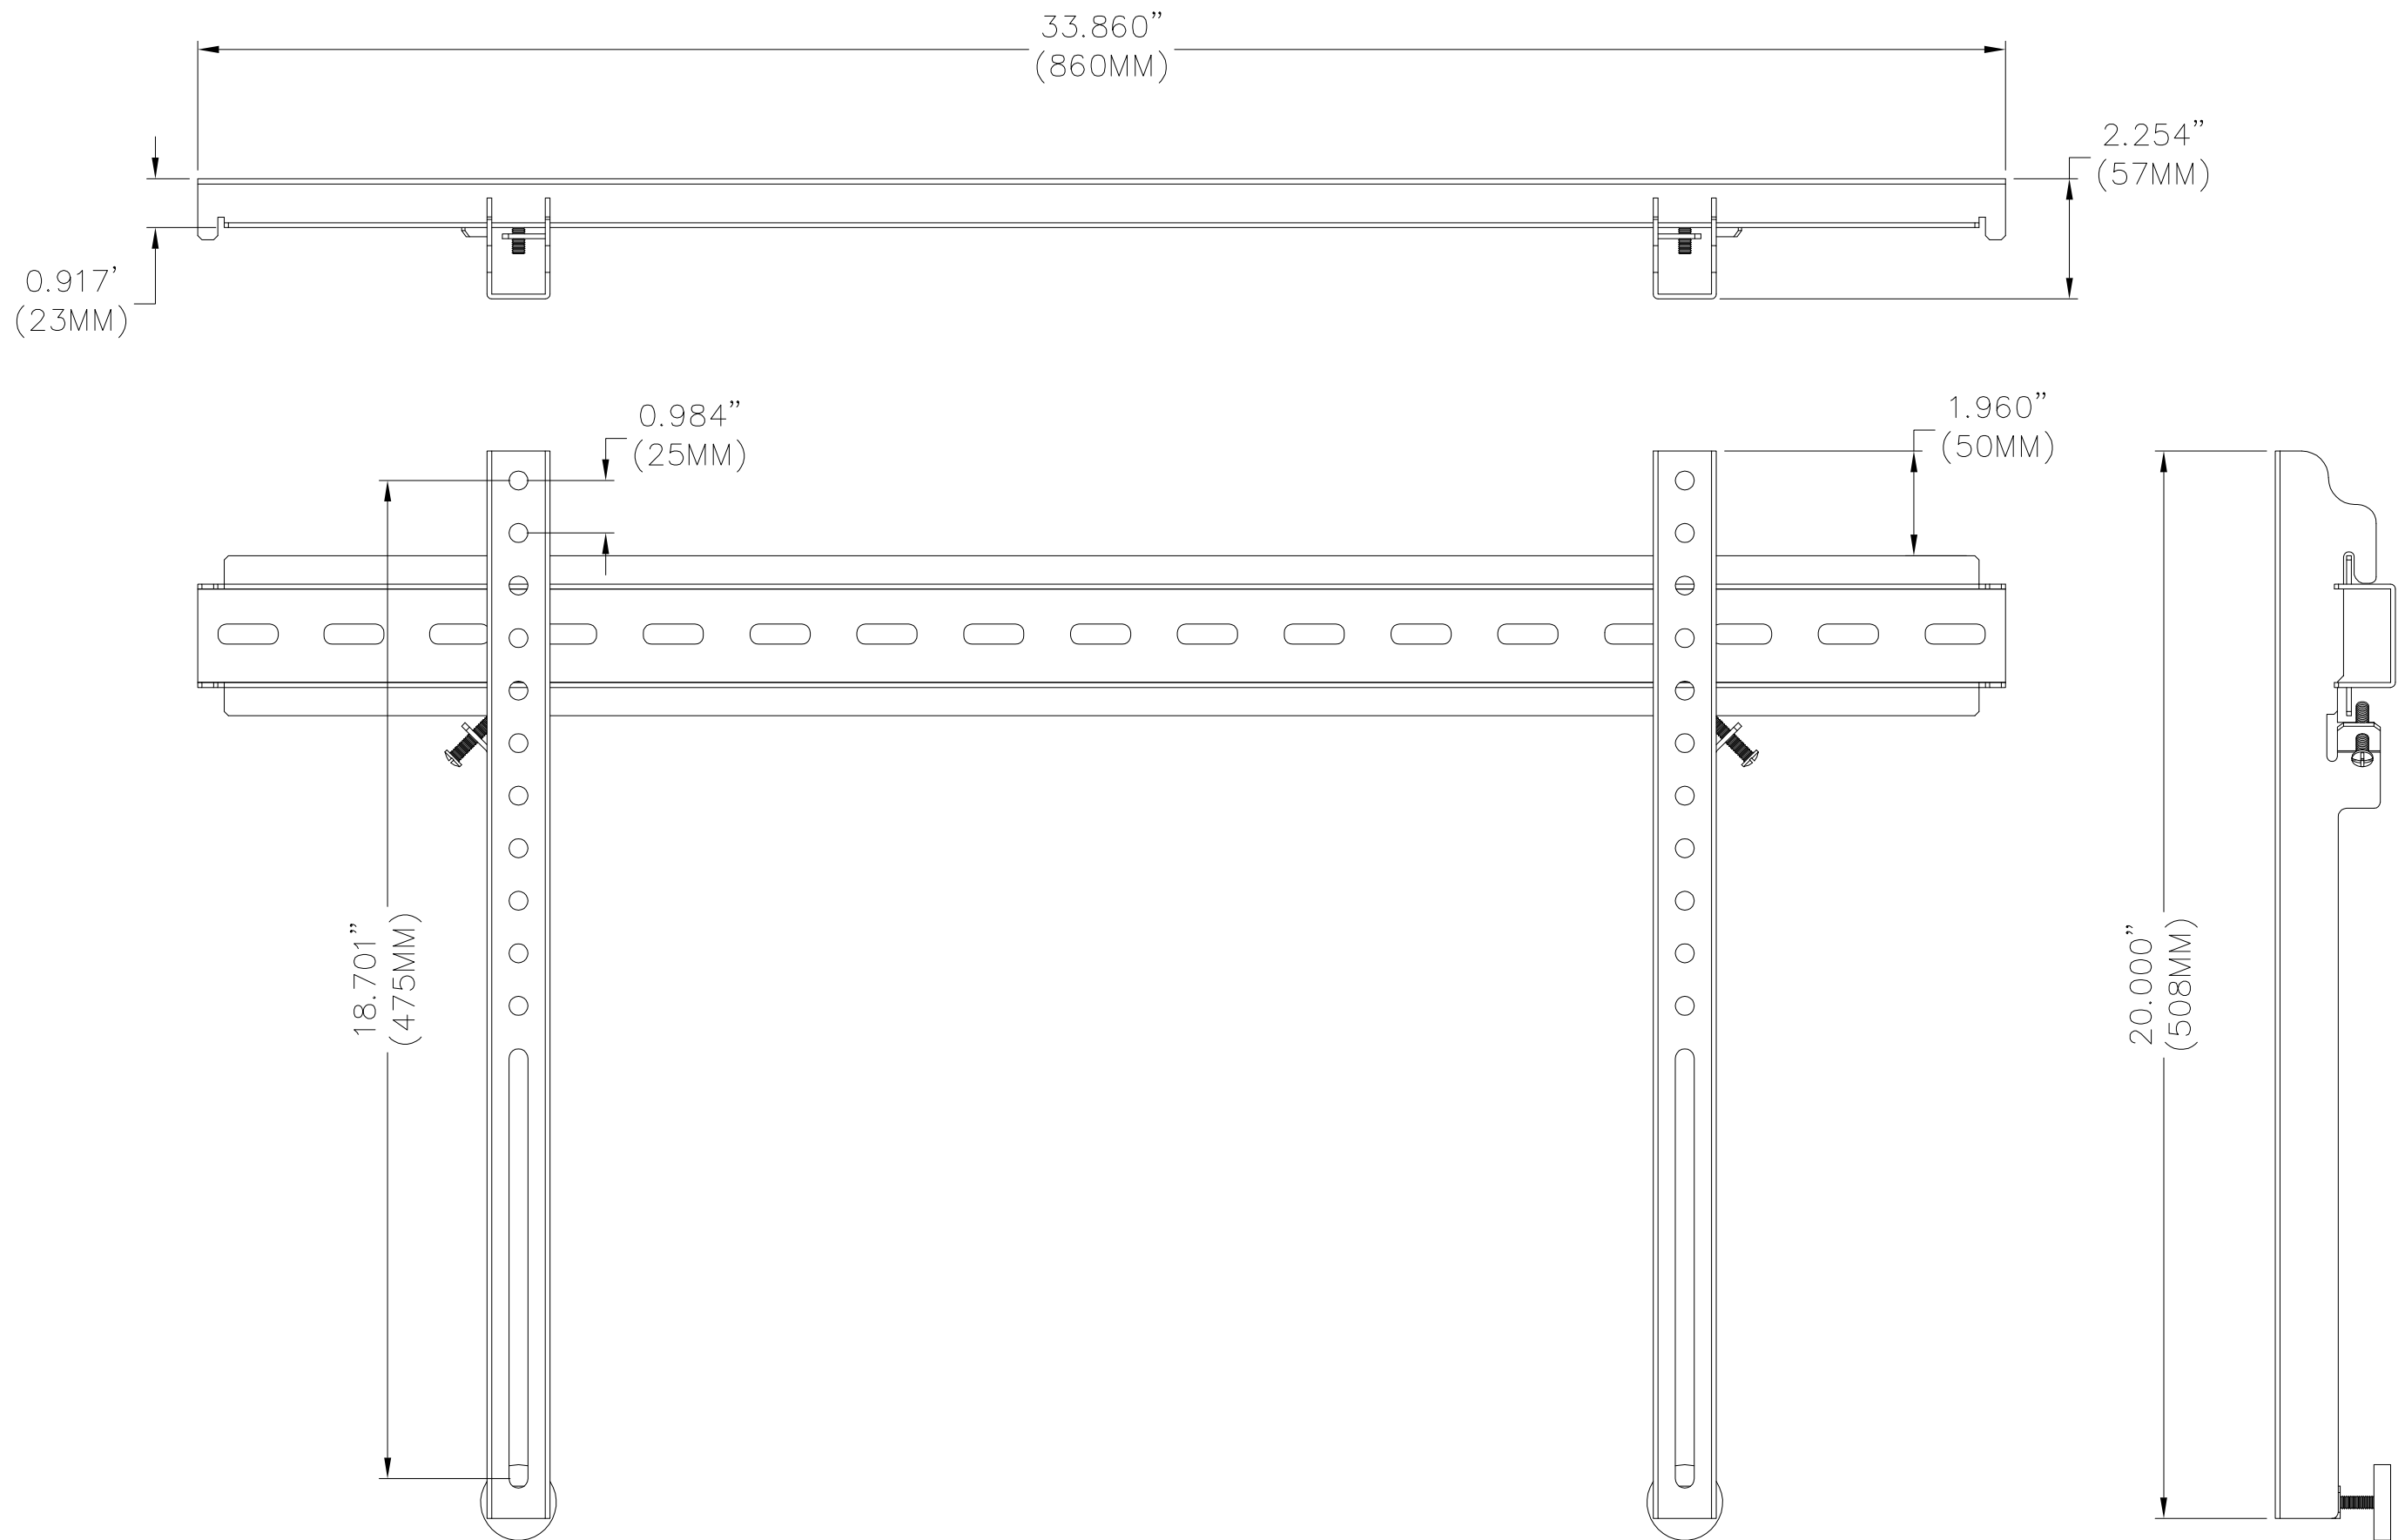

# secūrmount WF-30

Vesa maximum width 800MM x 475MM

**secūrmount** WF-30