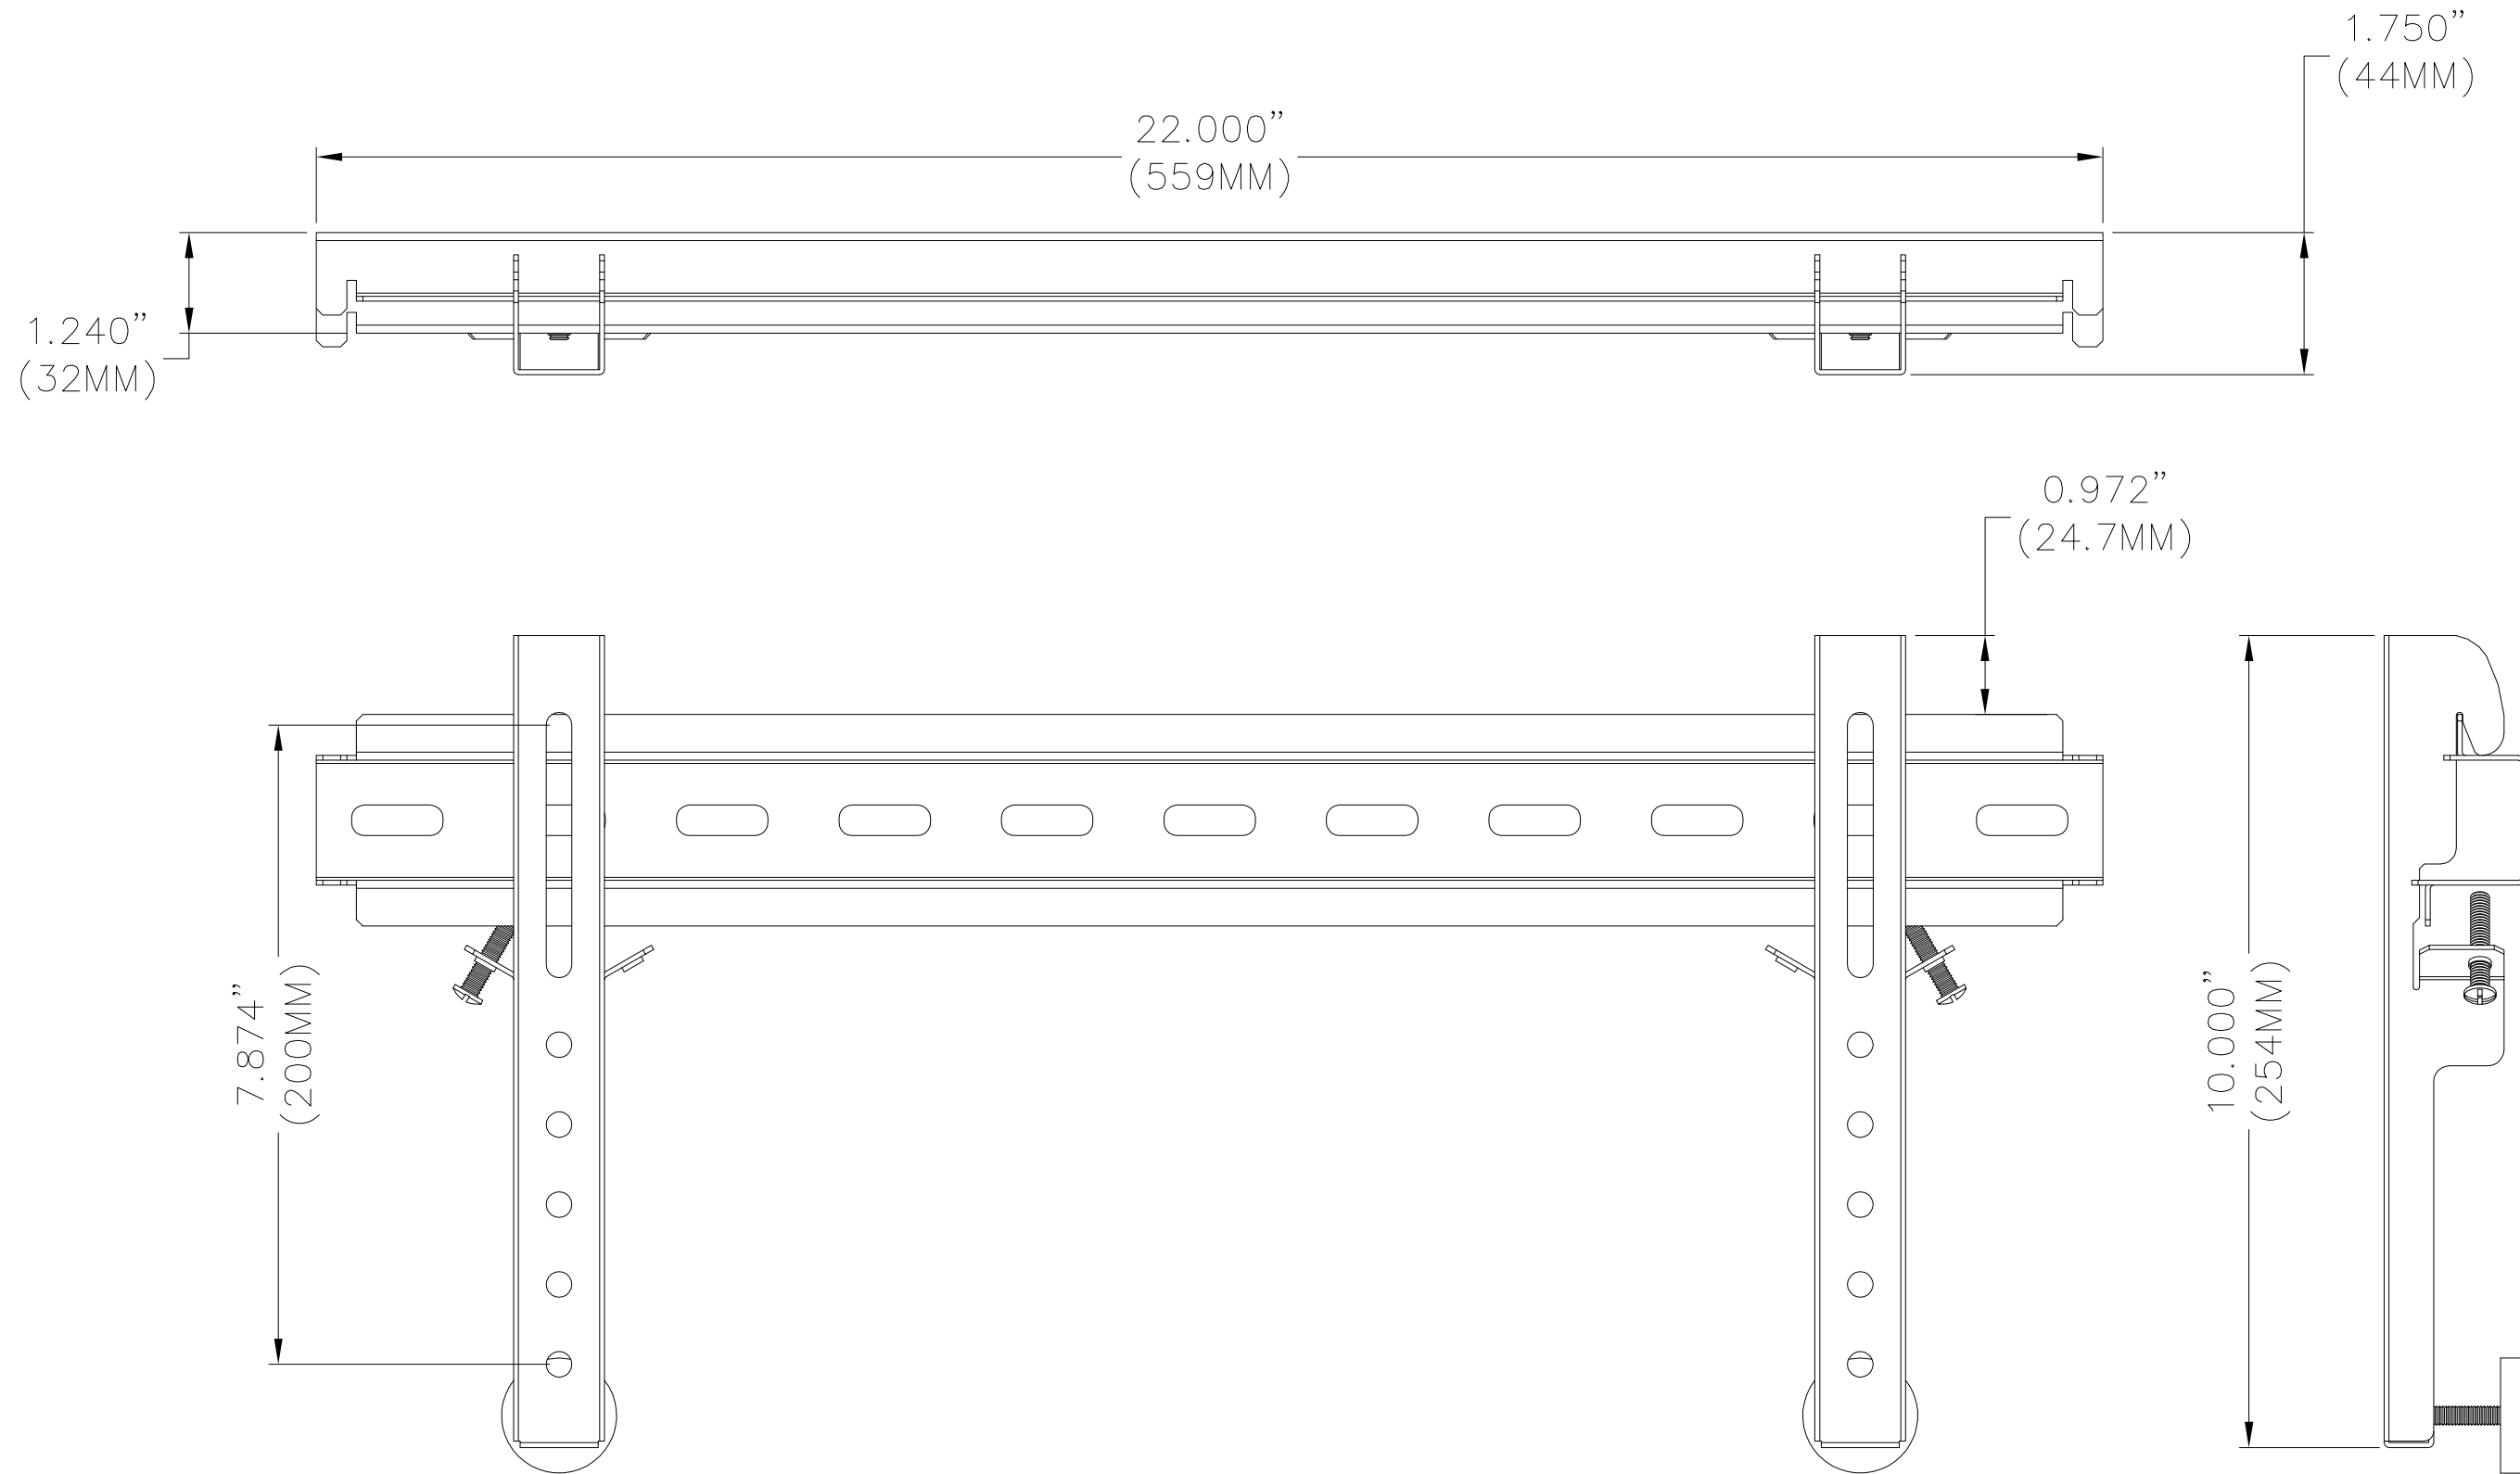

securmount WF-20

Vesa maximum width 500MM x 200MM

secūrmount WF-20